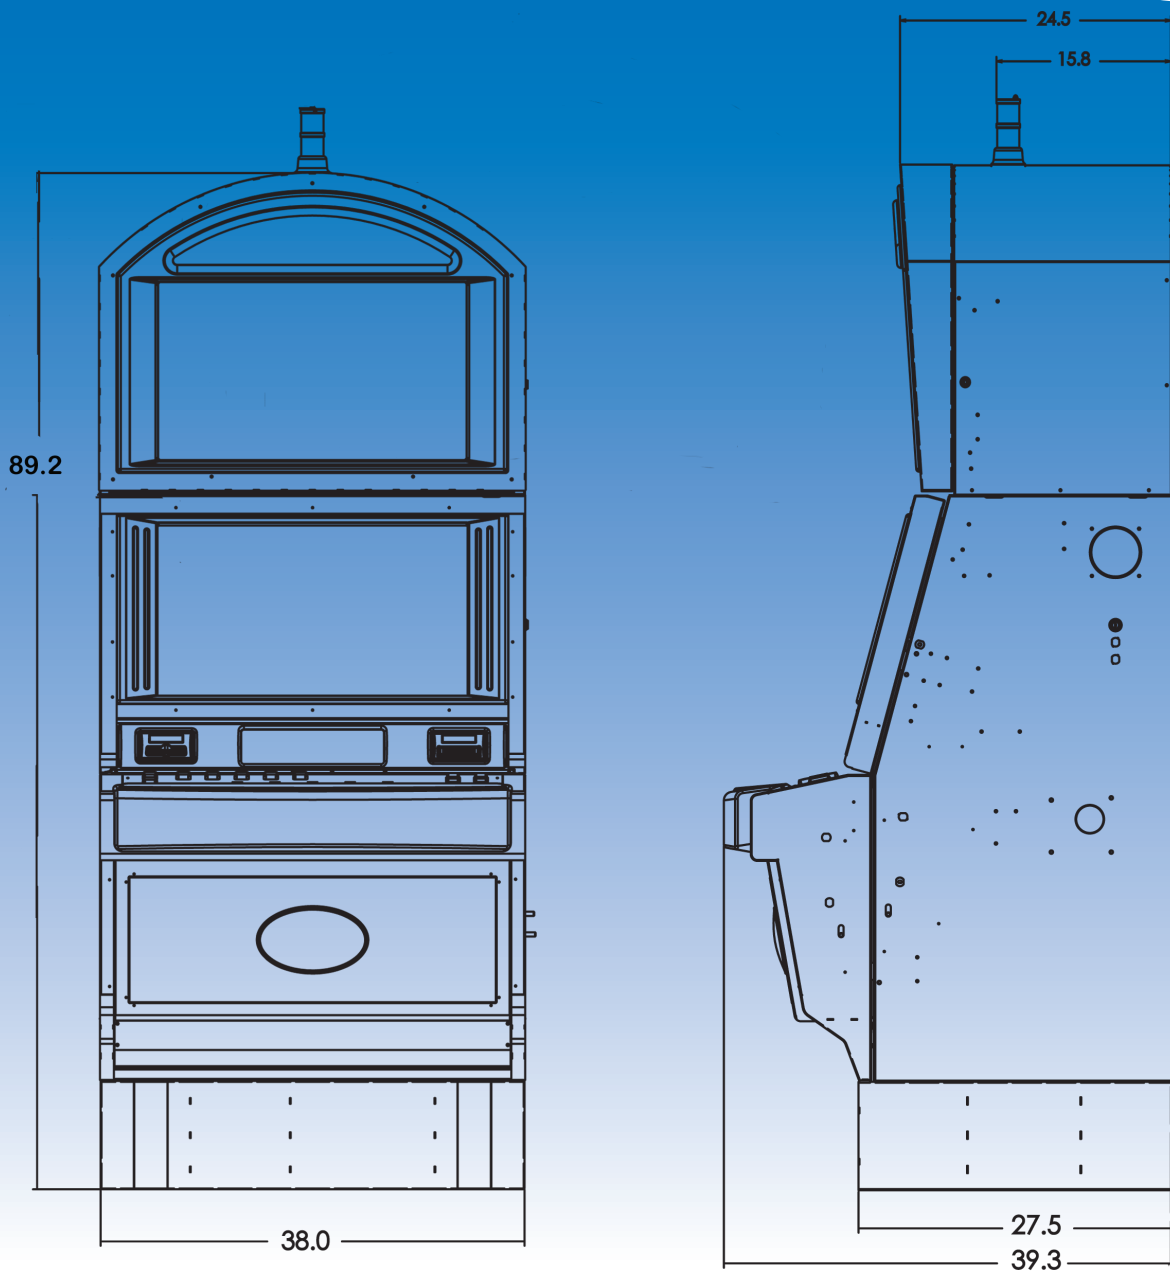

Hardware Specifications

The **ALPHA Elite™ JUMBO Video** brings a mammoth presence to your gaming floor that will draw players from far and wide. With a 32" high definition touchscreen monitor, Bally's new **ALPHA Elite™ JUMBO Video** will provide a sure-fire draw for targeted locations on your floor.

- Works with all of the popular ALPHA-based video games in our ALPHA product library and with full support for high-definition gaming.
- Available in single and dual screen configurations.
- Uses Bally's ALPHA OS™ with its user-friendly interface.
- Massive 89" height makes for a commanding presence on casino floors.
- Ergonomically located space for player tracking systems above the button deck.
- Common components with Bally's ALPHA Elite™ product line, reducing spares inventory.
- Switched and unswitched outlets included.
- Low maintenance design, utilizing components like LED and cold-cathode lighting.

SCREEN	Diagonal: 31.5"
	Height: 15.4"
	Width: 27.5"

SCREEN RESOLUTION 1360 × 768 pixels

STAND HEIGHT

Included with cabinet.

CABINET

Weight:	660 lbs (300 kg)
Oval Top Box Cabinet Height with Tower Light:	94.7" (2405 mm)
Oval Top Box Cabinet Height without Tower Light:	89.2" (2266 mm)
Width:	38.0" (965 mm)
Depth:	39.3" (998 mm)