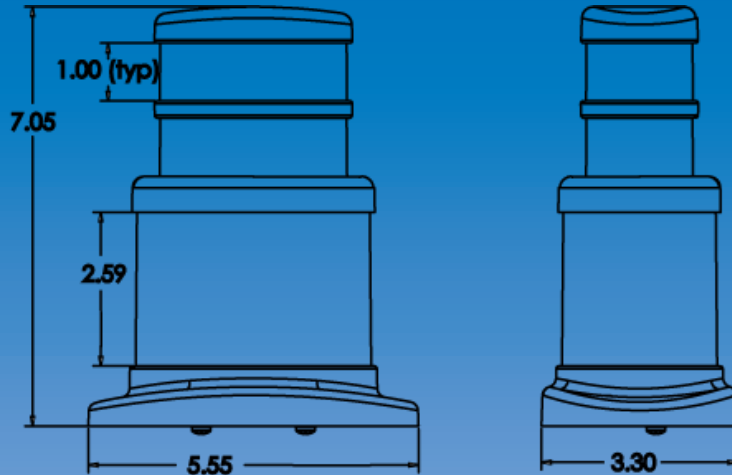

Hardware Specifications

ALPHA

Super Candle

The **ALPHA Super Candle** adds exciting display features to Bally's gaming platforms. Bally is building this new functionality into its growing game library of video and spinning reel games, starting with **Cash Spin** and **Two for the Money** game themes.

- Adds an extra Active LED Lighting Area to attract players from across busy casino floors.
- LED Lighting Area functionality has been added to specific to games, and is triggered by events such as bonus wins and attract modes.
- Available in both two tier and three tier configurations.
- Two tier and three tier functionality is the same as for standard candles.
- Available as an Accessory on the following Bally cabinets
  - Alpha Elite V32 with iReels
  - Alpha Elite V20 and V20/20
  - Alpha Elite S9E
- Available as standard on the following Bally cabinets
  - DualVision
  - Alpha Pro Slant
  - Alpha Pro Upright