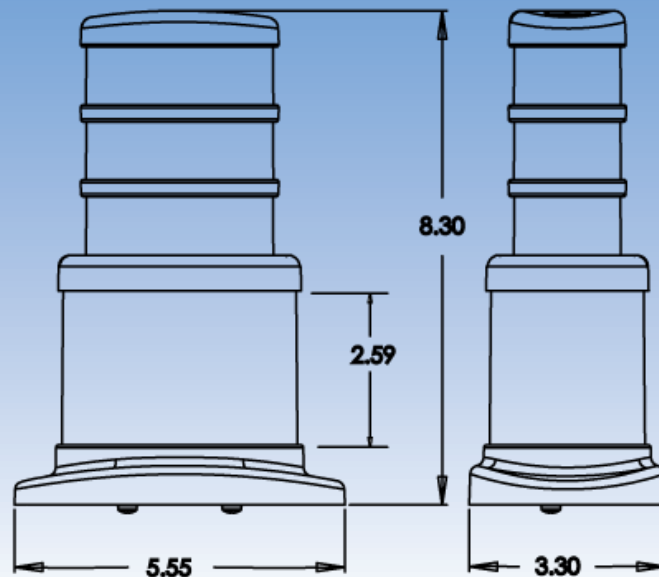

Hardware Specifications

ALPHA

Super Candle

The **ALPHA Super Candle** adds exciting display features to Bally's gaming platforms. Bally is building this new functionality into its growing game library of video and spinning reel games, starting with **Cash Spin** and **Two for the Money** game themes.

- Adds an extra Active LED Lighting Area to attract players from across busy casino floors.
- LED Lighting Area functionality has been added to specific to games, and is triggered by events such as bonus wins and attract modes.
- Available in both two tier and three tier configurations.
- Two tier and three tier functionality is the same as for standard candles.
- Available as an Accessory on the following Bally cabinets
  - Alpha Elite V32 with iReels
  - Alpha Elite V20 and V20/20
  - Alpha Elite S9E
- Available as standard on the following Bally cabinets
  - DualVision
  - Alpha Pro Slant
  - Alpha Pro Upright