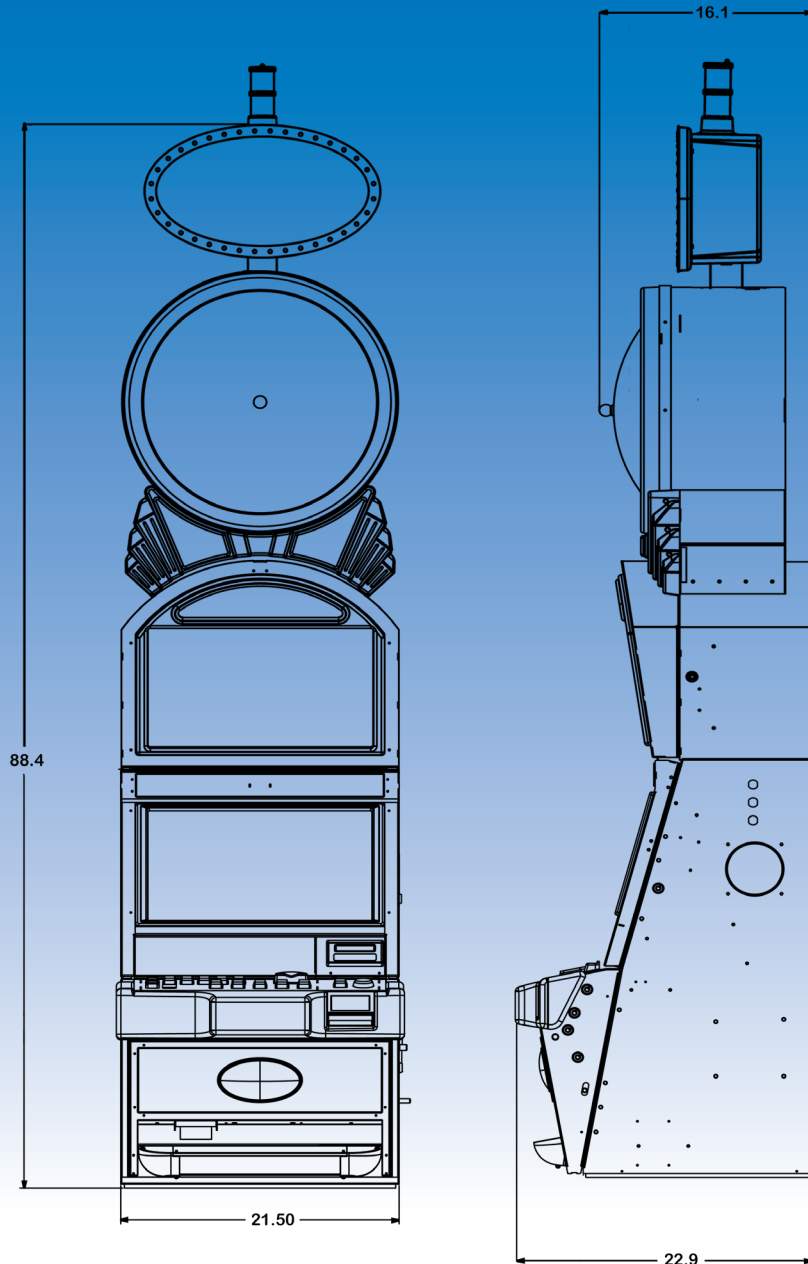

Hardware Specifications

ALPHA

Elite™ • V20

With Reel Winners™ Top Box

The **ALPHA Elite V20** with **Reel Winners™ Top Box** adds exciting bonus features to Bally's video platform. With a 20" high definition touchscreen monitor, Bally's new ALPHA Elite V20 is sure to attract your player's attention. Bally is building on it's library of video games to include both **Instant Spin** and **Multi Spin** titles.

- Supports Bally's growing library of **Instant Spin** and **Multi Spin** titles, in high-definition video format.
- Uses Bally's ALPHA OS™ with its user-friendly interface.
- Height of over 88" offers a commanding floor presence and strong player attraction.
- Ergonomically located space for player tracking systems above the button deck.
- Common components with Bally's ALPHA Elite product line, reducing spares inventory.
- Switched and unswitched outlets included.
- Low maintenance design, utilizing components like LED and cold-cathode lighting.

Oval Top: 18" (457 mm)

CABINET

Weight:	261 lbs (118.6 kg)
Oval Top Box Cabinet Height with Tower Light:	93.4" (2372 mm)
Oval Top Box Cabinet Height without Tower Light:	88.4" (2245 mm)
Width:	21.50" (547 mm)
Depth:	22.86" (581 mm)