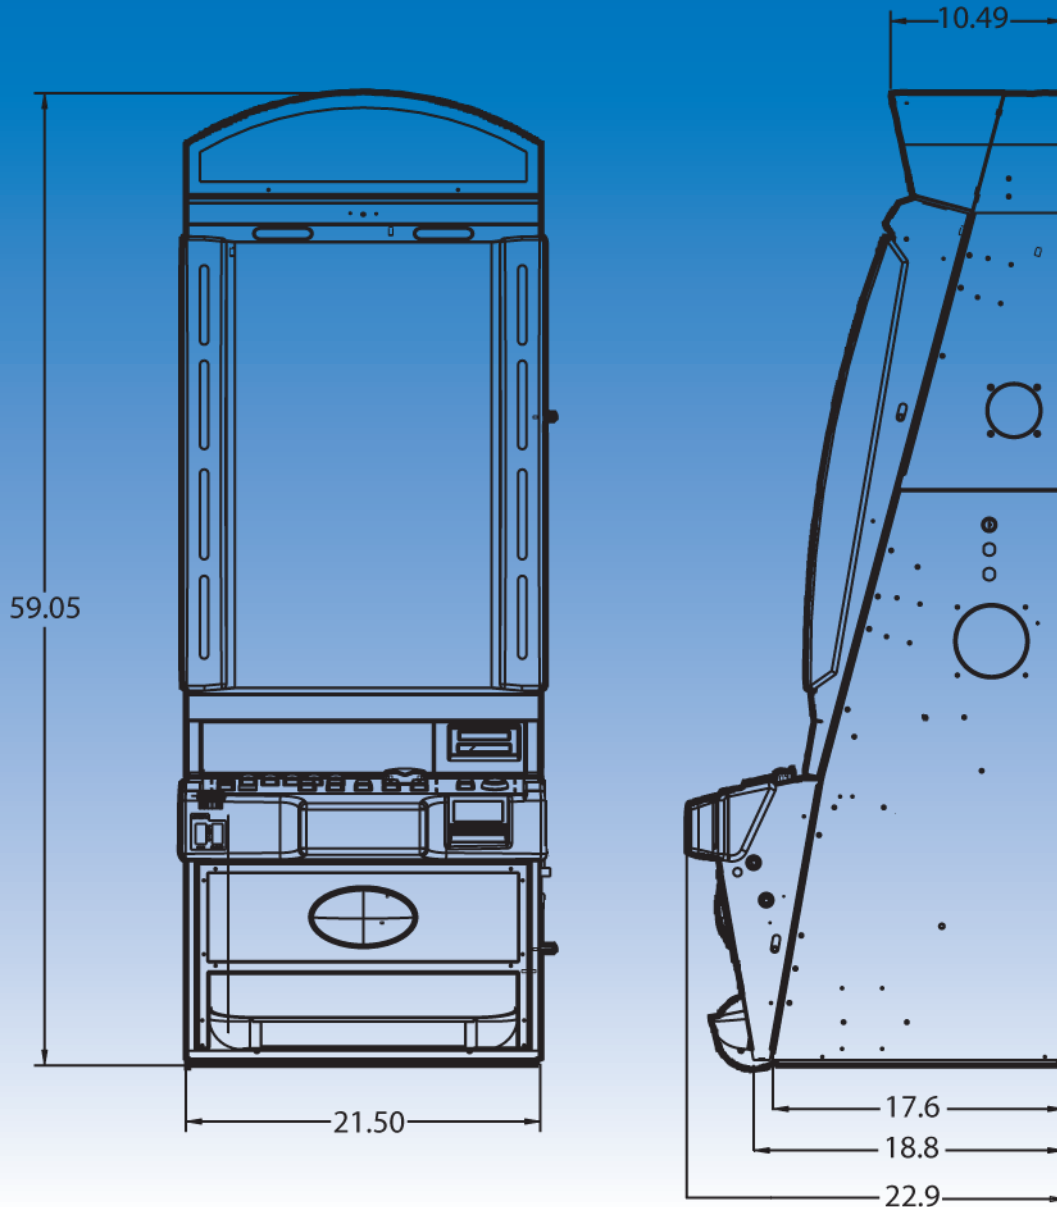

# Hardware Specifications

The **ALPHA Elite V32**, an eye-opening new video gaming platform, offers players a gigantic 32" video screen in a space saving vertical format.

- 80.6" high with a 16" stand (recommended) and a two-tier tower light.
- Uses Bally's ALPHA OS™ with its user-friendly interface.
- 1366 × 768 high-resolution touch-screen monitor.
- Eye-catching LED active light bezel around monitor.
- Ergonomically located space for player tracking systems above the button deck.
- Common components with Bally's S9000 product line, reducing spares inventory.
- Switched and unswitched outlets included.
- Individual cabinet and main power switches.

<b>CABINET</b>	
Weight:	253 lbs (114.7 kg)
Height with Tower Light:	64.05" (1627 mm)
Height without Tower Light:	59.05" (1500 mm)
Width:	21.5" (546 mm)
Depth:	22.9" (582 mm)
<b>POWER SUPPORTED</b>	110 volts, 220 volts
Startup/Surge State:	3.0 A
Operating State:	2.1 A
Max Load:	6.3 A
Power Consumption:	813 BTU/hr
<i>Typical currents are provided for reference only. Actual current use will depend upon machine configuration and addition of supplemental equipment such as, but not limited to, systems monitoring equipment, progressive equipment, and service equipment.</i>	
<b>SAFETY RATINGS</b>	UL, CSA, CE, FCC
<b>FINISHES AND LAMINATES</b>	
Chrome or Gold on Black, Custom laminate	
<b>TOWER LIGHTS</b>	2 Tier Short/Tall, 3 Tier, 4 Tier
<b>LOCKS</b>	
Top box, Upper cabinet, Lower cabinet, Belly/drop door. Cash box door, Cash box, CPU, CompactFlash® card, Stand. All lock openings are 5/8" x 3/4". Locks 1 1/8" long can be used with spacers to maintain the 1/2" lock length. Dual locks are optional.	