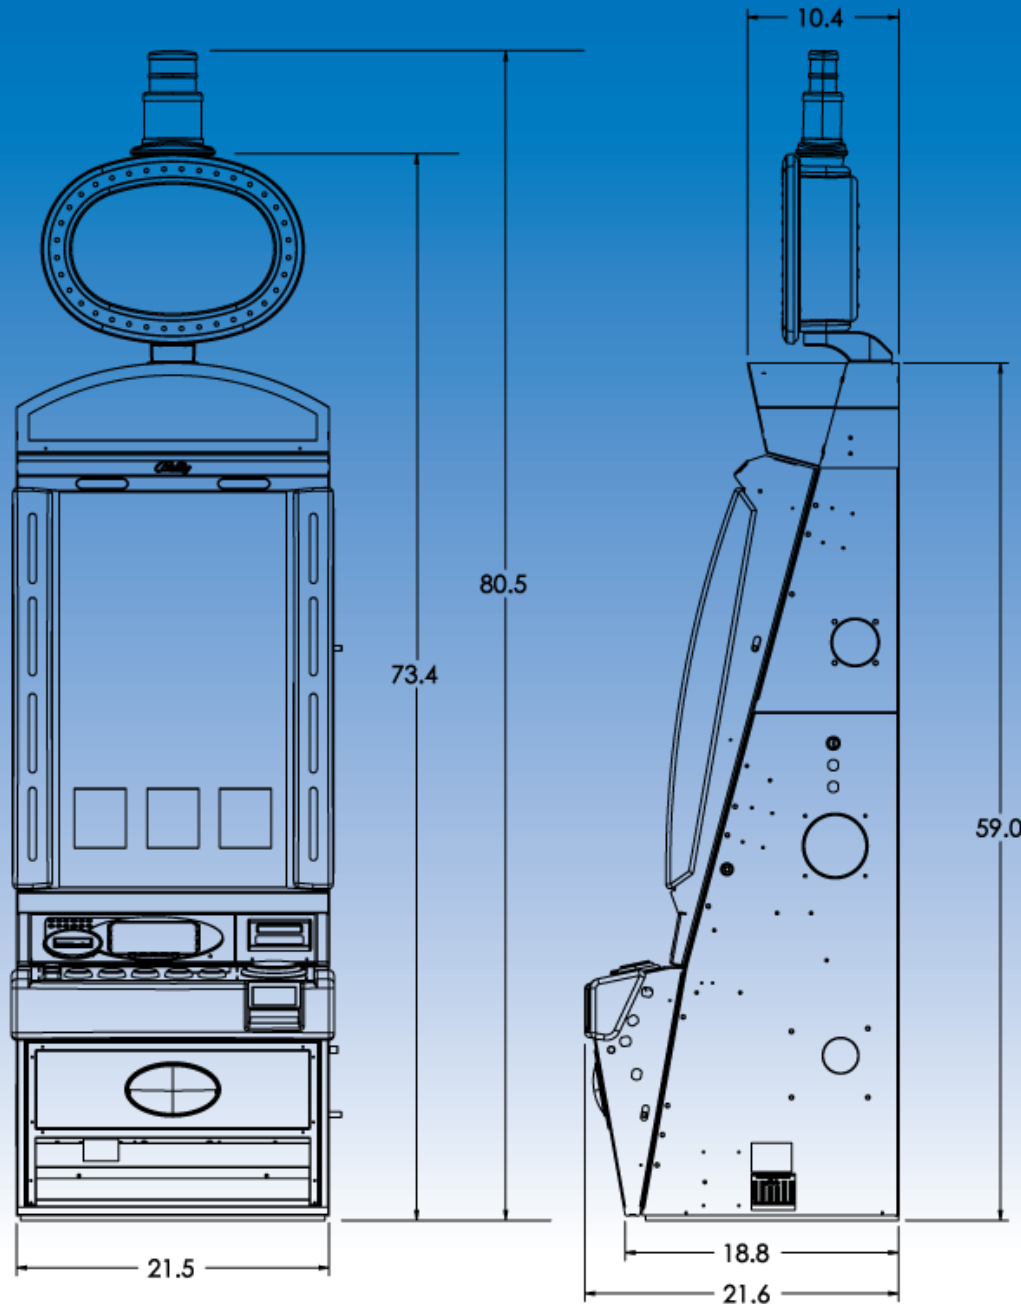

## ALPHA

Elite™ • V32

with iReels™

The **ALPHA Elite™ V32 with iReels™**, gives players another completely new dimension to proven Bally products. The stunning combination of spinning reels and a gigantic 32" video screen in a space saving vertical format will take players to the next level with astounding gaming action.

<b>CABINET</b>	
Weight:	260 lbs (118.2 kg)
Height w/Super Candle and topper:	80.5" (2045 mm)
Height w/Super Candle w/o topper:	66.12" (1679 mm)
Width:	21.5" (546 mm)
Depth:	22.9" (582 mm)
<b>POWER SUPPORTED</b>	110 volts, 220 volts
Startup/Surge State @ 110 VAC:	2.2 A
Operating State @ 110 VAC:	1.8 A
Max Load @ 110 VAC:	6.3 A
Max Load @ 220 VAC:	3.15 A
Power Consumption:	700 BTU/hr
	<i>Typical currents are provided for reference only. Actual current use will depend upon machine configuration and addition of supplemental equipment such as, but not limited to, systems monitoring equipment, progressive equipment, and service equipment.</i>
<b>SAFETY RATINGS</b>	UL, CSA, CE, FCC
<b>FINISHES AND LAMINATES</b>	
	Chrome or Gold on Black, Custom laminate
<b>TOWER LIGHTS</b>	2 Tier and 3 Tier Super Candle